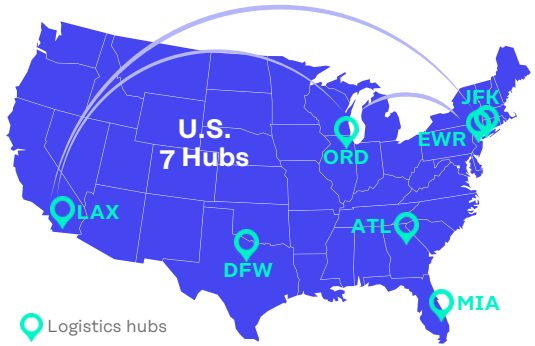

Economy Solution

Your ticket to a more competitive nationally connected small parcel network!

Tailored for cost-sensitive e-commerce parcels, CIRRO E-Commerce's value-packed Economy solution ensures reliable and affordable delivery, featured by:

- ✓ 100% Nationwide coverage (incl. non-continental U.S.)
- ✓ No DIM weight cost (for parcels < 1728 CI)
- ✓ Enhanced customer experience

2-7 Days
Service Level

3.9 Days
Avg. Delivery Time

97%
SLA Performance

99.8%
Delivery Success Rate

Daily Reliable Tracking

Real-time tracking information for complete visibility

Dedicated Support

Our team is available to assist you every step of the way

Cost-effective Solution

Built for cost sensitive e-commerce parcels

Streamlined Procedure

Hassle-free claims and reimbursement options

Optimized Middle & Last Mile

focused on reliability, sustainability, and efficiency

Proof of Delivery

Date and/or time stamp POD available

Contact us

vd@cirro-e-commerce.com

www.cirroecommerce.com