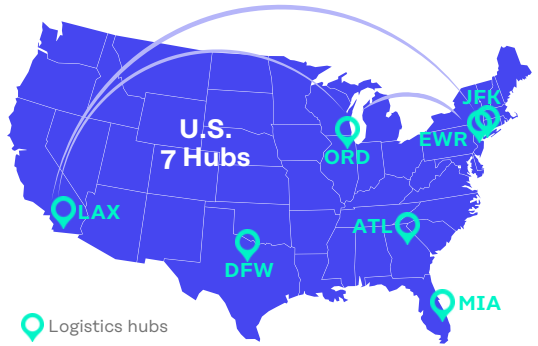

Logistics hubs

- ✓ 100% Nationwide coverage
- ✓ Both postal & non-postal last mile
- ✓ Optimized blend for cost-efficiency
- ✓ Seamless integration with your systems

**1-6** Days  
Delivery Time Range

**3.1** Days  
Average Delivery Time